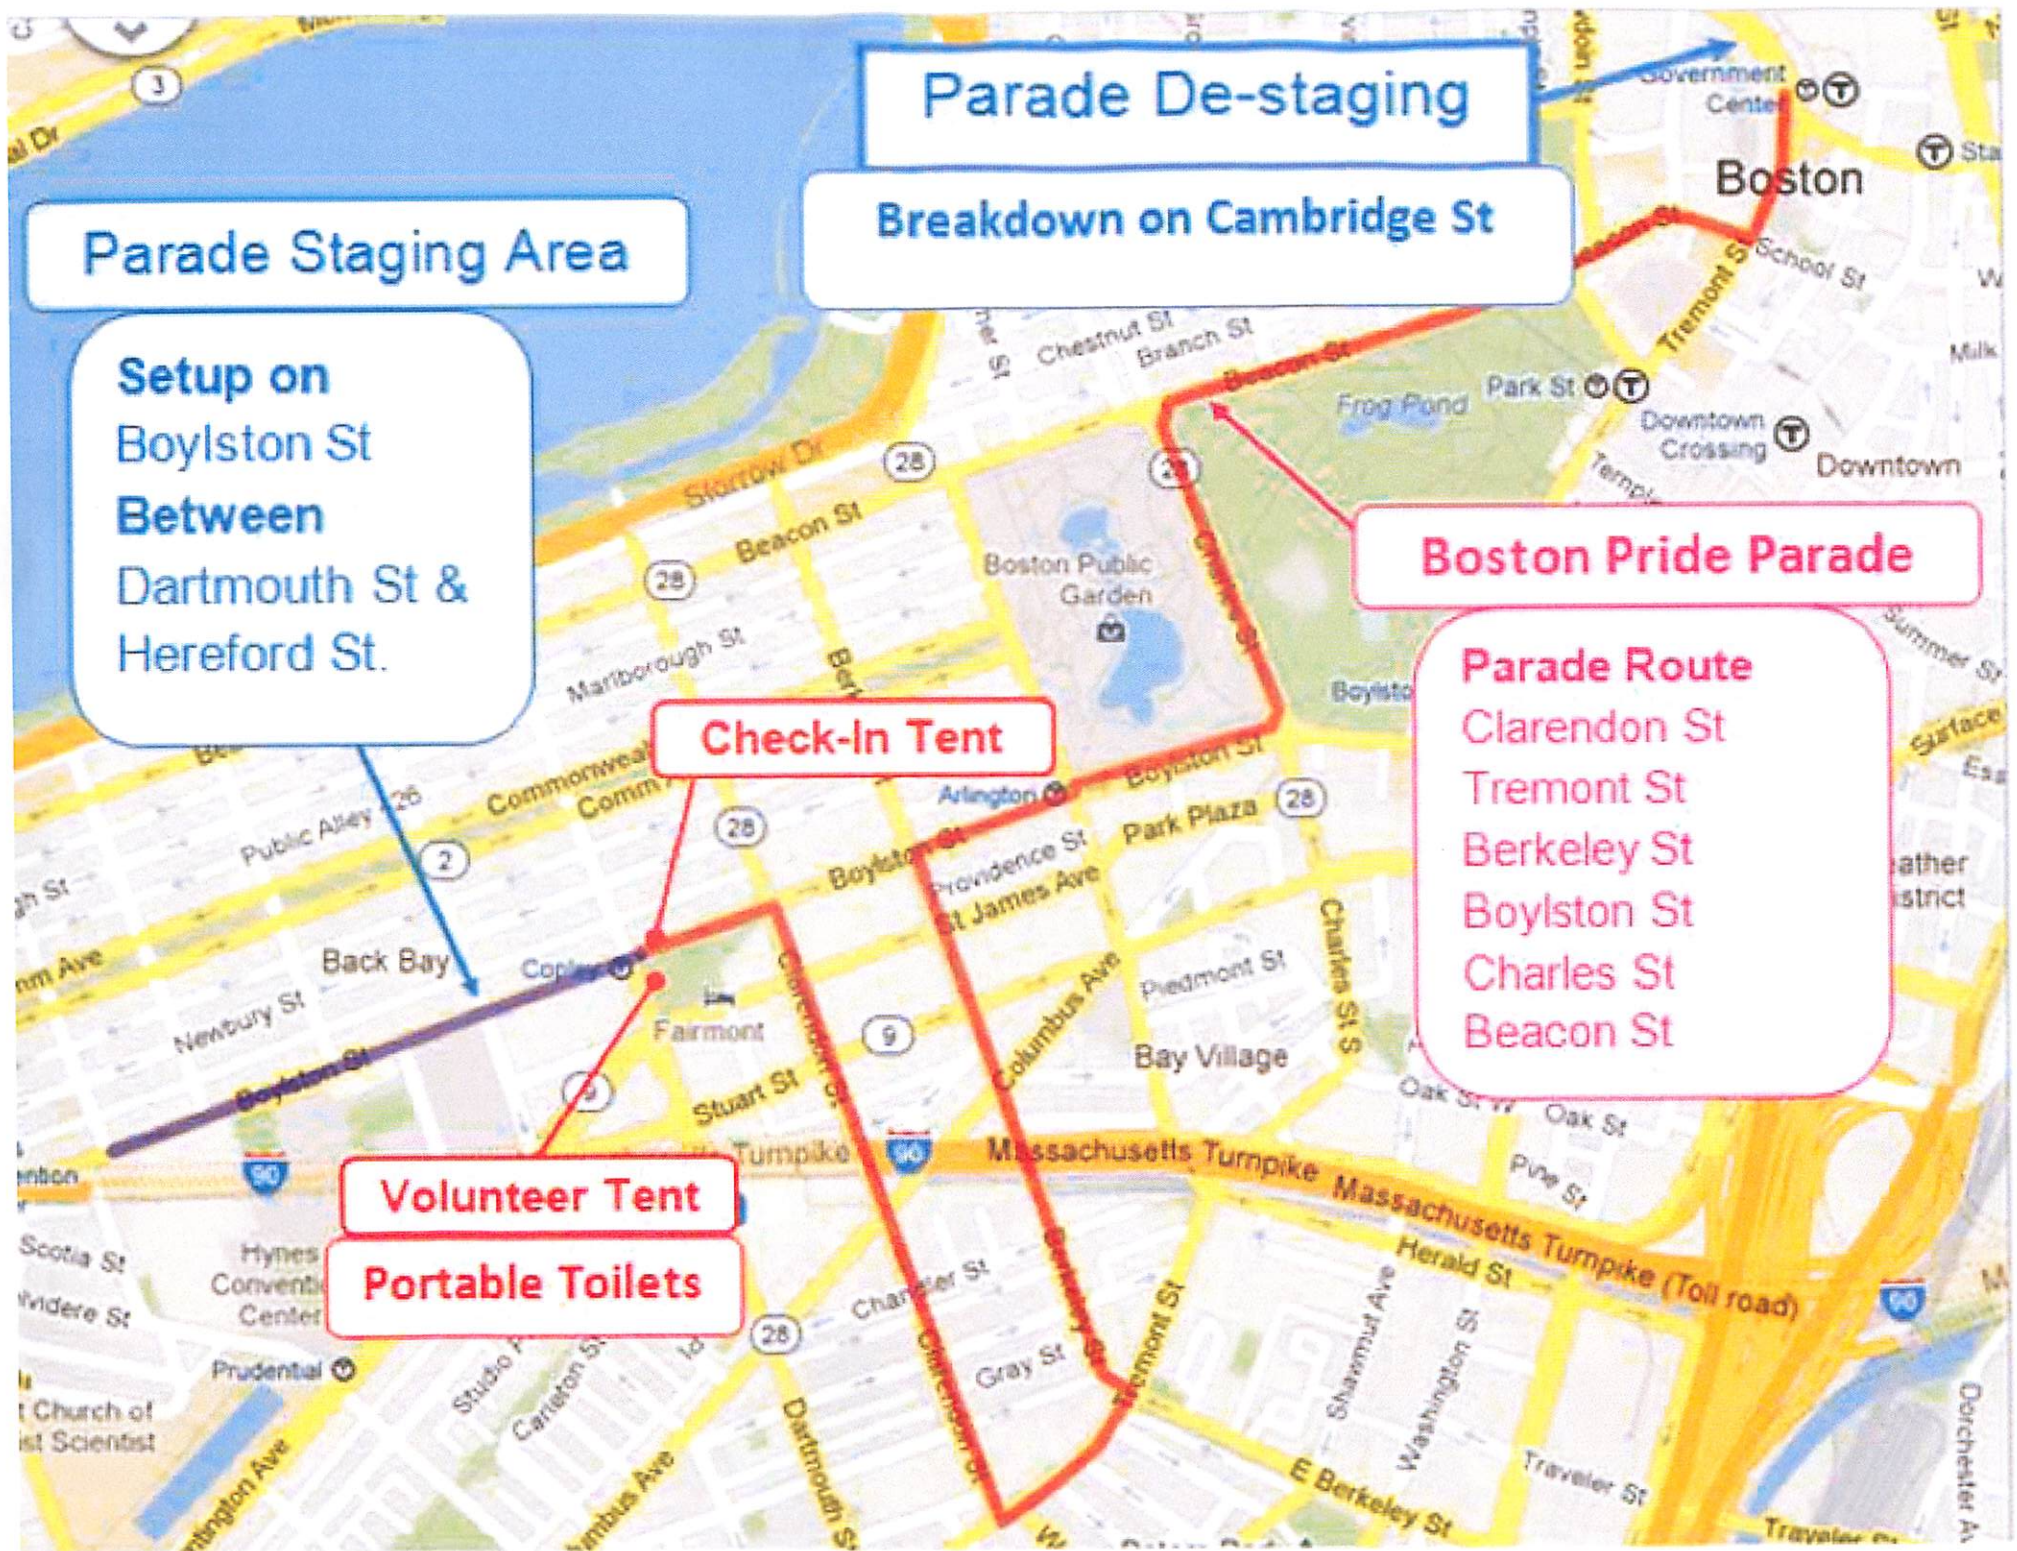

Parade De-staging

Breakdown on Cambridge St

Parade Staging Area

**Setup on
Boylston St
Between
Dartmouth St &
Hereford St.**

Boston Pride Parade

Parade Route
Clarendon St
Tremont St
Berkeley St
Boylston St
Charles St
Beacon St

Check-In Tent

Volunteer Tent

Portable Toilets

King Road - Starts @ 12 PM - Wednesday
Four Season -